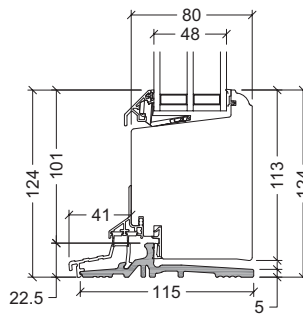

VELFAC Classic wood inward opening door - thresholds

entrance doors and patio doors

22.5mm composite with alu-treadplate
 element depth 115mm and 147mm

Seen from outside

45mm oak
 element depth 115mm and 140mm