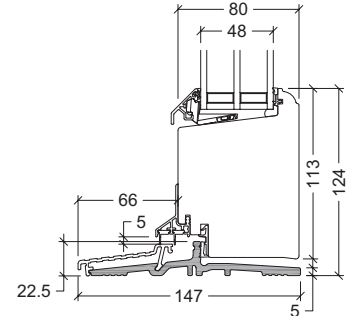

VELFAC Classic wood inward opening door - thresholds

entrance doors and patio doors

22.5mm composite with alu-treadplate
 element depth 115mm and 147mm

Seen from outside

45mm oak
 element depth 115mm and 140mm