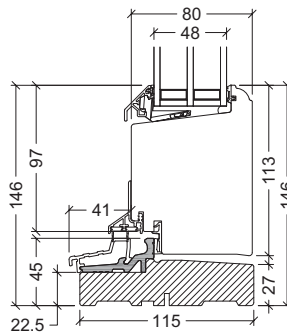

VELFAC Classic wood inward opening door - thresholds

entrance doors and patio doors

22.5mm composite with alu-treadplate
 element depth 115mm and 147mm

Seen from outside

45mm oak
 element depth 115mm and 140mm