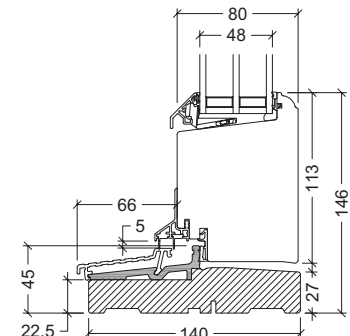

VELFAC Classic wood inward opening door - thresholds

entrance doors and patio doors

22.5mm composite with alu-treadplate
 element depth 115mm and 147mm

Seen from outside

45mm oak
 element depth 115mm and 140mm